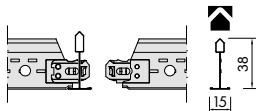

Cross Tees - Slotted

30 34 32	1800	15	38	300	20	36.00	15.50	20
30 36 32	1500	15	38	⁽¹⁾	30	45.00	13.00	20
30 31 33 A	1250	15	38	312.5	60	75.00	21.55	72
30 30 33 B *	1200	15	38	300	60	72.00	20.70	72

* Black (BK), RAL 9006 (SG) & White RAL 9010 (WR) standard colours available. Special colours on request.

⁽¹⁾ Slots at 150, 500, 750, 1000, 1350 mm