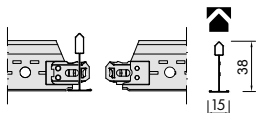

Cross Tees - Unslotted

30 21 33 A	625	15	38	-	60	37.50	10.72	144
30 20 33 B *	600	15	38	-	60	36.00	10.30	144
30 24 41	300	15	38	-	120	36.00	10.60	47

* Black (BK), RAL 9006 (SG) & White RAL 9010 (WR) standard colours available. Special colours on request.

Section Drawings

■ Armstrong PRELUDE 15 | Universal Peakform Main Runners & Superlock Clip (bulb-to-bulb connection)

Length	78.125	156.25	21 x 156.25	156.25	78.125
3750					
3600	50	100	33 x 100	100	50
3375	337.5	675	2 x 675	675	337.5

■ Armstrong PRELUDE 15 | XL² Cross Tees (stab system - joggled)

Length	300	350	4 x 300	350	300
1800					
1500	150	350	2 x 250	350	150
1250	312.5		2 x 312.5		312.5
1200	300		2 x 300		300

Length	625 / 600 / 300