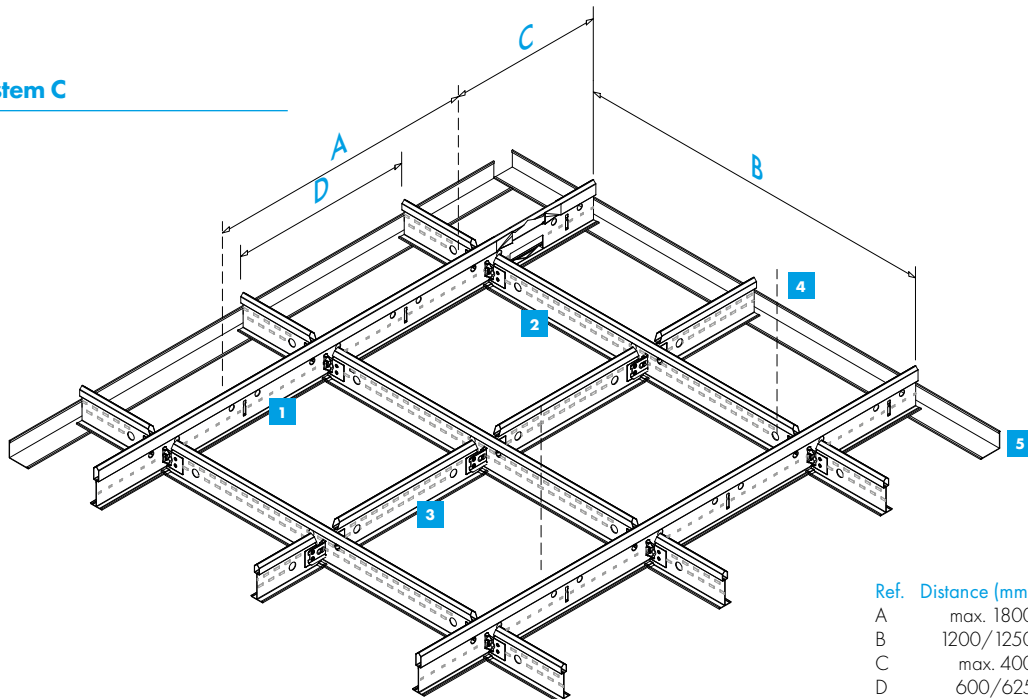

System Drawing - System C

Ref.	Distance (mm)
A	max. 1800
B	1200/1250
C	max. 400
D	600/625

Material required per m² (no waste included)

No.	Description	Item reference	Module 600 x 600	Module 625 x 625	Module 1200 x 600	Module 1250 x 625
1	Main Runner	30 40 33 A 30 41 33 A	0.84 lm	- 0.80 lm	0.84 lm	- 0.80 lm
2	Long Cross Tee	30 30 33 B 30 31 33 A	1.67 lm	- 1.60 lm	1.67 lm	- 1.60 lm
3	Short Cross Tee	30 20 33 B 30 21 33 A	0.84 lm	- 0.80 lm	-	-
4	Hanger	-	0.70 pcs	0.64 pcs	0.70 pcs	0.64 pcs
	Retaining Clip	-	5.56 pcs	5.56 pcs	5.56 pcs	5.56 pcs
	Tiles	-	2.78 pcs	2.56 pcs	1.39 pcs	1.28 pcs
5	Perimeter Trim	-	Dependent on room dimensions (approx. 0.6 lm/m²)			

Load Table | Maximum permissible weight (kg/m²)

Main Runner distances	1800 mm	1200 mm	1250 mm	600 mm	625 mm
Hanger distance A (mm)	Module 600 x 600	Module 600x600, 1200x600	Module 625x625, 1250x625	Module 600x600, 1200x600	Module 625x625, 1250x625
800	5.3	13.8	11.8	25.0	25.0
1000	4.8	11.6	10.2	25.0	25.0
1200	3.9	8.9	8.0	20.4	19.6
1500	-	5.4	5.0	11.8	11.3
1800	-	-	-	6.4	6.1

Note:
The load per m² must be evenly distributed (no extra point loads).
After loading, the deflection will remain within the permitted deflection according to class 1 (L/500) of EN 13964, provided the grid is laid out as shown.

For other grid layouts, load capacities or hanger distances, please contact Knauf Ceiling Solutions.

Fire reaction	Euroclass A1 as per EN 13501-1	RUS KMO (NG) / KM1 (G1, V1, D1, T1) as per 123-FZ
Indoor air quality	A+ ISO 3	
Cleanability		
Sustainability	25%	
Design options		

All measurements in millimetres. All sizes are nominal.
Cross Tee alignment is achieved by locating the tees to the right-hand side of the adjoining section.

Products may vary from country to country. Please contact your local sales representative.
For further information and legal notice, please visit our website.
knaufceiling.com