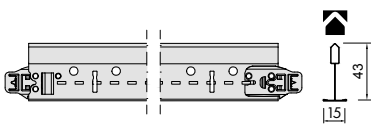

■ Armstrong PRELUDE 15 | Universal Peakform Main Runners & Superlock Clip (bulb-to-bulb connection)

Item reference	Dimensions (mm)				Content/carton		Weight/carton kg	Cartons/pallet
	Length	Width	Height	Slot centres	pcs	lm		
30 41 33 A	3750	15	43	156.25	20	75.00	23.22	32
30 40 33 A *	3600	15	43	100	20	72.00	22.50	32
30 43 33 A	3375	15	43	337.5	20	67.50	22.50	32